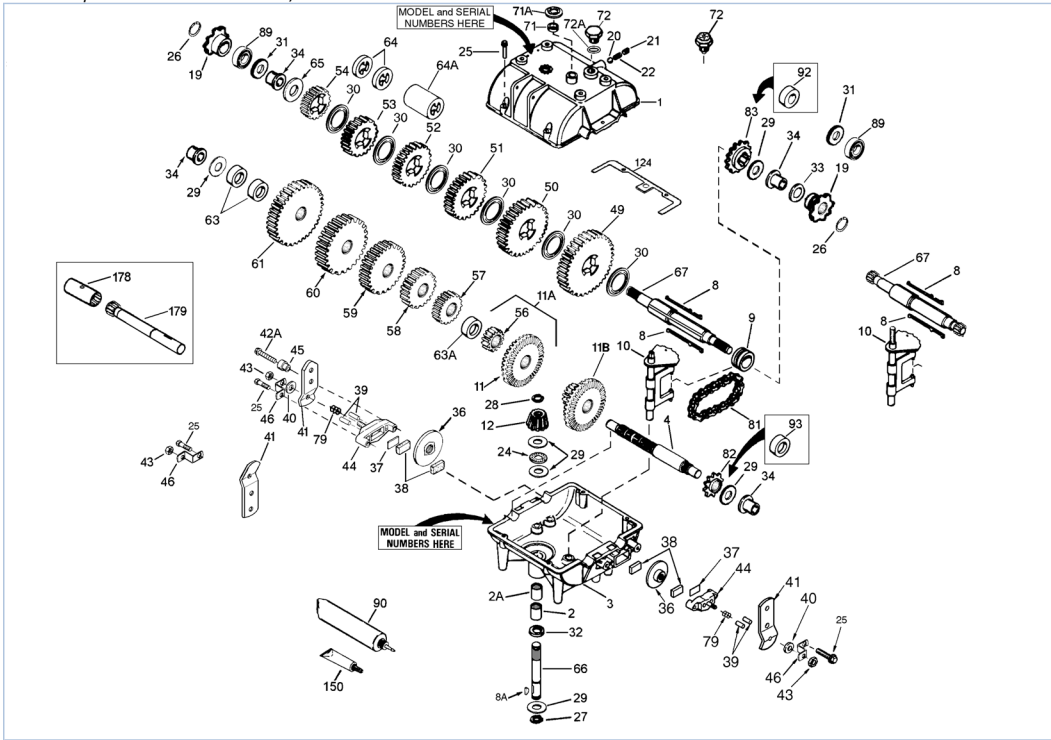

p700000.2 700-700-087 / Transmission

Part List

p700000.2 700-700-087 / Transmission

REF #	ITEM #	DESCRIPTION	QTY	REMARK
1	772083A	Transmission Cover	1	
2	780086A	Needle Bearing 5/8"	1	
2A	780086A	Needle Bearing 5/8"	1	
3	770064	Transmission Case	1	
4	776134	Countershaft	1	
8	792089A	Shift Key	2	
9	784266	Shift Collar	1	
10	784267	Shift Rod & Fork	1	
11	778137A	Bevel Gear (42 teeth)	1	
12	778153	Input Bevel Pinion (steel)	1	
19	786115	Sprocket (8 teeth)	1	
20	792077A	Steel Ball 5/16" DIA	1	
21	792078	Set Screw 3/8-16 x 3/8"	1	
22	792079	Spring .310 OD x .625 L	1	
25	792073A	Screw 1/4-20 x 1-1/4"	6	
25	792073A	Screw 1/4-20 x 1-1/4"	2	
26	792072	Inverted Retaining Ring	1	
27	792035	Retaining Ring	1	
28	788040	Retaining Ring	1	
29	780072	Retaining Ring	5	
30	780108	Cup Washer 1.127 ID x .032W	5	
32	792001	"O" Ring .607 ID	1	
34	780105A	Flanged Bushing .6255	4	
36	790003	Brake Disk	1	
37	790007	Brake Pad Plate	1	
38	790006	Brake Pad Set	2	
39	786026	Dowel Pin 5/16 x 3/4"	2	
40	792076A	Flat Washer .312 ID .059W	1	
41	790026	Brake Lever		
43	792075	Lock Nut 5/16-24	1	
44	790020	Brake Pad Holder	1	
46	786109	Brake Lever Bracket	1	
49	778207A	Spur Gear (37 teeth)	1	
50	778124A	Spur Gear (30 teeth)	1	
51	778123A	Spur Gear (25 teeth)	1	
52	778122A	Spur Gear (22 teeth)	1	
53	778121A	Spur Gear (20 teeth)	1	
56	778145	Spur Gear (12 teeth)	1	
57	778126A	Spur Gear (20 teeth)	1	
58	778127A	Spur Gear (25 teeth)	1	
59	778128A	Spur Gear (28 teeth)	1	
60	778129A	Spur Gear (30 teeth)	1	
65	780109	Thrust Washer .627 ID x .058W	1	
66	776135	InPut Shaft (3-11/16")	1	
67	776217	Shifter & Brake Shaft	1	
71	788069	Square Cut Ring	1	
72	792074	Threaded Plug	1	
81	786081	Roller Chain (No. 41 chain, 24 links)	1	
82	786082	Sprocket (9 teeth)	1	
83	786083	Sprocket (18 teeth)	1	
90	788067B	Grease	1	32 oz. bottle Bentonite grease
150	510334	Gasket Eliminator (Loctite #515)	1	